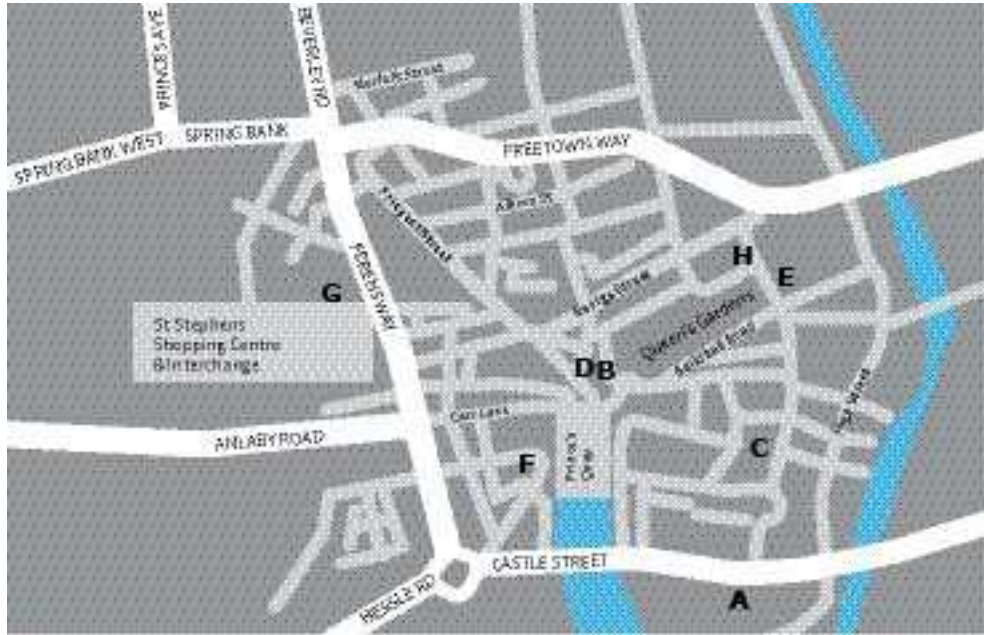

LATITUDE

www.fifty-four.org

Exhibition of contemporary publicly sited art

Artists

Eirini Boukla (map of works) **A, D**

Laila Evensen (video) **B**

Anna Francis & Stephen Sharp (Ballot Boxes) **A, E**

Espen Jensen (map-booklet) **A, D**

B BBC Big Screen (Queen Victoria Square, HU1 3RQ)

Laila Evensen **1 min every 2 hours** Park 4DTV **3–4pm, Fri 28 Nov & Sat 6 Dec**

C Holy Trinity Church (South Church Side, HU1 1RR)

Doina Kraal

D Hull Tourist Information (Queen Victoria Square, HU1)

Lorna Moore

from 3pm daily (window opposite Hull Truck Theatre)

G Police Station (Queens Gardens, HU1 3DJ)

The *Unasked-for* Public Art Agency (Flowerbed, Wilberforce Drive)